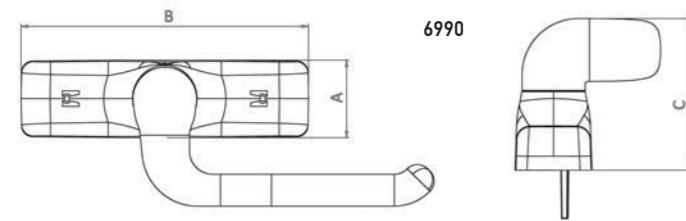

We secure your  
life's achievements

the key word... to your safety!

www.domus.gr

the key word... to your safety!

www.domus.gr

► 6990 - 6991 Cremon handle for curtain walls

| CODE   | DESCRIPTION                     | A mm | B mm | C mm | Weight gr | Items / Box | Finish      |
|--------|---------------------------------|------|------|------|-----------|-------------|-------------|
| 6990LE | Cremon handle with 2 spindles   | 34   | 128  | 67   | 375,45    | 25          | White       |
| 6990ME | Cremon handle with 2 spindles   | 34   | 128  | 67   | 375,45    | 25          | Black       |
| 6990MF | Cremon handle with 2 spindles   | 34   | 128  | 67   | 370       | 25          | Mill finish |
| 6991LE | Cremon handle with 1 spindle    | 34   | 128  | 67   | 375,45    | 25          | White       |
| 6991ME | Cremon handle with 1 spindle    | 34   | 128  | 67   | 375,45    | 25          | Black       |
| 6991MF | Structure cremon with 1 spindle | 34   | 128  | 67   | 370       | 25          | Mill finish |
| 6970   | Kit for curtain wall systems    |      | kit  |      | 81,32     | 100         | Zinc        |
| 6975E  | Kit for curtain wall systems    |      | kit  |      | 79,32     | 100         | Zinc        |
| 6976E  | Kit for curtain wall systems    |      | kit  |      | 66,5      | 100         | Zinc        |

new

► 69441 - 69442 Arms for bottom-hung windows

| CODE   | DESCRIPTION | A mm  | B mm | C mm | Weight gr | Items / Box | Finish                   |
|--------|-------------|-------|------|------|-----------|-------------|--------------------------|
| 69441E | Arms 3 bars | 149,5 | 23,5 | 31°  | 257,75    | 50 pairs    | Steel - Zinc Plated      |
| 69442E | Arms        | 220   | 20,1 | 50°  | 235,5     | 100         | Stainless Steel AISI 304 |