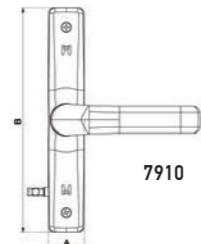

► DSL Locks & Cremon handles

CODE	DESCRIPTION	A mm	B mm	Weight gr	Items / Box	Finish
7800LE	DSL lock including the Super KIT	32,0	200	350	50	White
7800ME	DSL lock including the Super KIT	32,0	200	350	50	Black
7810LE	DSL lock without kit	32,0	200	345	50	White
7810ME	DSL lock without kit	32,0	200	345	50	Black
7815L	DSL lever lock 180°	32,0	200	350	50	White
7815M	DSL lever lock 180°	32,0	200	350	50	Black
7900LE	DSL cremon including Super KIT	32,0	200	530	50	White
7900ME	DSL cremon including Super KIT	32,0	200	530	50	Black
790NL	DSL cremon 180° including Super KIT	32,0	200	510	50	White
790NM	DSL cremon 180° including Super KIT	32,0	200	510	50	Black
7910LE	DSL cremon	32,0	200	400	50	White
7910ME	DSL cremon	32,0	200	400	50	Black
7901X	Super Kit DSL Inox, adjustable, grey additions	-	-	132	50	Grey

► 7620 - 7720 Klikon sliding lock

CODE	DESCRIPTION	A mm	B mm	Weight gr	Items / Box	Finish
7620LE	Klikon lock	28	186	345	50	White
7620ME	Klikon lock	28	186	345	50	Black
7720LE	Klikon lock with key	28	186	400	50	White
7720ME	Klikon lock with key	28	186	400	50	Black