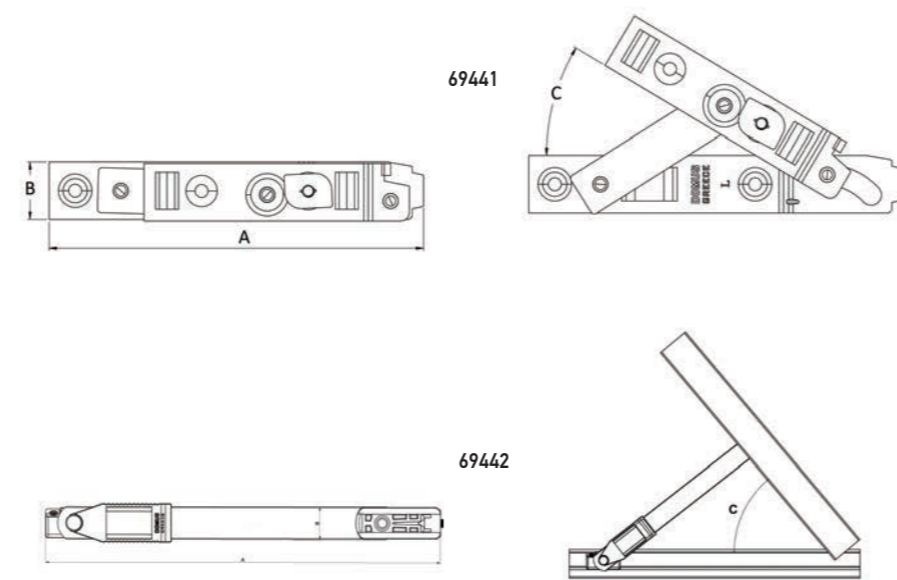

We secure your  
life's achievements

the key word... to your safety!

www.domus.gr

the key word... to your safety!

www.domus.gr

► 6990 - 6991 Cremon handle for curtain walls

| CODE   | DESCRIPTION                     | A mm | B mm | C mm | Weight gr | Items / Box | Finish      |
|--------|---------------------------------|------|------|------|-----------|-------------|-------------|
| 6990LE | Cremon handle with 2 spindles   | 34   | 128  | 67   | 375,45    | 25          | White       |
| 6990ME | Cremon handle with 2 spindles   | 34   | 128  | 67   | 375,45    | 25          | Black       |
| 6990MF | Cremon handle with 2 spindles   | 34   | 128  | 67   | 370       | 25          | Mill finish |
| 6991LE | Cremon handle with 1 spindle    | 34   | 128  | 67   | 375,45    | 25          | White       |
| 6991ME | Cremon handle with 1 spindle    | 34   | 128  | 67   | 375,45    | 25          | Black       |
| 6991MF | Structure cremon with 1 spindle | 34   | 128  | 67   | 370       | 25          | Mill finish |
| 6970   | Kit for curtain wall systems    |      | kit  |      | 81,32     | 100         | Zinc        |
| 6975E  | Kit for curtain wall systems    |      | kit  |      | 79,32     | 100         | Zinc        |
| 6976E  | Kit for curtain wall systems    |      | kit  |      | 66,5      | 100         | Zinc        |

new

► 69441 - 69442 Arms for bottom-hung windows

| CODE   | DESCRIPTION | A mm  | B mm | C mm | Weight gr | Items / Box | Finish                   |
|--------|-------------|-------|------|------|-----------|-------------|--------------------------|
| 69441E | Arms 3 bars | 149,5 | 23,5 | 31°  | 257,75    | 50 pairs    | Steel - Zinc Plated      |
| 69442E | Arms        | 220   | 20,1 | 50°  | 235,5     | 100         | Stainless Steel AISI 304 |