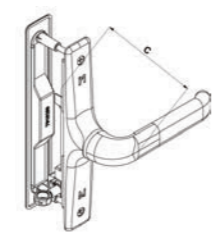

► DSL Locks & Cremon handles

CODE	DESCRIPTION	A mm	B mm	Weight gr	Items / Box	Finish
7800LE	DSL lock including the Super KIT	32,0	200	350	50	White
7800ME	DSL lock including the Super KIT	32,0	200	350	50	Black
7810LE	DSL lock without kit	32,0	200	345	50	White
7810ME	DSL lock without kit	32,0	200	345	50	Black
7815L	DSL lever lock 180°	32,0	200	350	50	White
7815M	DSL lever lock 180°	32,0	200	350	50	Black
7900LE	DSL cremon including Super KIT	32,0	200	530	50	White
7900ME	DSL cremon including Super KIT	32,0	200	530	50	Black
790NL	DSL cremon 180° including Super KIT	32,0	200	510	50	White
790NM	DSL cremon 180° including Super KIT	32,0	200	510	50	Black
7910LE	DSL cremon	32,0	200	400	50	White
7910ME	DSL cremon	32,0	200	400	50	Black
7901X	Super Kit DSL Inox, adjustable, grey additions	-	-	132	50	Grey

► 7620 - 7720 Klikon sliding lock

CODE	DESCRIPTION	A mm	B mm	Weight gr	Items / Box	Finish
7620LE	Klikon lock	28	186	345	50	White
7620ME	Klikon lock	28	186	345	50	Black
7720LE	Klikon lock with key	28	186	400	50	White
7720ME	Klikon lock with key	28	186	400	50	Black