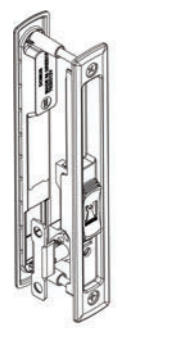

► DSL Locks & Cremon handles

CODE	DESCRIPTION	A mm	B mm	Weight gr	Items / Box	Finish
7800LE	DSL lock including the Super KIT	32,0	200	350	50	White
7800ME	DSL lock including the Super KIT	32,0	200	350	50	Black
7810LE	DSL lock without kit	32,0	200	345	50	White
7810ME	DSL lock without kit	32,0	200	345	50	Black
7815L	DSL lever lock 180°	32,0	200	350	50	White
7815M	DSL lever lock 180°	32,0	200	350	50	Black
7900LE	DSL cremon including Super KIT	32,0	200	530	50	White
7900ME	DSL cremon including Super KIT	32,0	200	530	50	Black
790NL	DSL cremon 180° including Super KIT	32,0	200	510	50	White
790NM	DSL cremon 180° including Super KIT	32,0	200	510	50	Black
7910LE	DSL cremon	32,0	200	400	50	White
7910ME	DSL cremon	32,0	200	400	50	Black
7901X	Super Kit DSL Inox, adjustable, grey additions	-	-	132	50	Grey

► 7620 - 7720 Klikon sliding lock

CODE	DESCRIPTION	A mm	B mm	Weight gr	Items / Box	Finish
7620LE	Klikon lock	28	186	345	50	White
7620ME	Klikon lock	28	186	345	50	Black
7720LE	Klikon lock with key	28	186	400	50	White
7720ME	Klikon lock with key	28	186	400	50	Black

7620

DOMUS S.A.
LOCKS & SECURITY MECHANISMS

208 THIVON AVENUE, 1082 33, AGIOS IOANNIS - RENTI, GREECE
Tel.: +30 210 4936 202 - +30 210 4912 513 • fax: +30 210 4917 247
e-mail: domus@domus.gr • www.domus.gr • www.facebook.com/Domus.gr

piliouras - 210/5764918

LOCKS & ACCESSORIES WITH A HISTORY OF MORE THAN 106 YEARS

We secure your
life's achievements

the key word... to your safety!

www.domus.gr

the key word... to your safety!

www.domus.gr