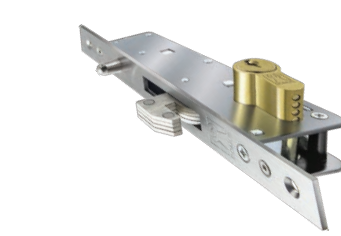

Klikon lock with screw for sliding profiles

7670

Sliding handle, push type

DSL

7800

DSL lock for sliding profiles

7815

DSL lock with lever 180° for sliding profiles

6430

Handle with spindle

7302

D LINE

600mm locking system for sliding profiles with 2 locking points

6440

SKYLINE Handle with spindle

HOOK LOCK

95016E

Hook bolt lock 16mm with oval cylinder 54mm nickel

95120T

Hook bolt lock 20mm

95030C

Hook bolt lock 30mm

95135T

Hook bolt lock 35mm