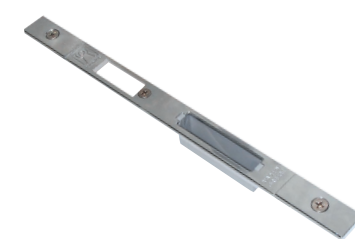

Track rail door closer No1-4 with hold open system

5165

Concealed door closer No3 with hold open system

5175

Concealed door closer No2-4 with hold open system

AND MORE...

6470

WKO extra locking system

91186

Adjustable die casting striking plate

9904FE

Super electric door opener (adjustable with permanent release mechanism and delayed action mechanism)

20033NE

Security escutcheon for burglar proof cylinder protection