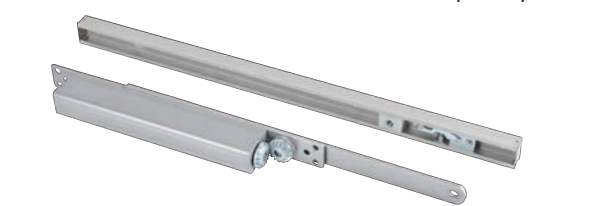

5175

Concealed door closer No2-4 with hold open system