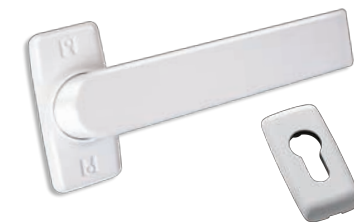

94430-35
3 locking points falling lock

93635
TOPGEAR
3 locking points lock

Automatic Double Bolt Multipoint Lock

94635

TOPGEAR 5
locking points lock

CYLINDER

Profile cylinder

ECON security cylinder

alfa high security cylinder

DOOR HANDLES

6170

SKYLINE
Door handle

6110

Heavy Duty door handle

6210

EURO door handle