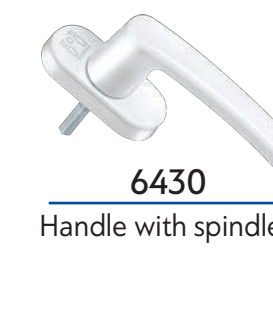

Klikon lock with screw for sliding profiles

7670

Sliding handle, push type

DSL

7800

DSL lock for sliding profiles

7815

DSL lock with lever 180° for sliding profiles

790N

Cremon DSL 180° for sliding profiles

DLINE

7304

D LINE

1600mm locking system for sliding profiles with 4 locking points

7385

Anti-Lift system

6430

Handle with spindle

7302

D LINE

600mm locking system for sliding profiles with 2 locking points

6440

SKYLINE Handle with spindle

HOOK LOCK

95016E

Hook bolt lock 16mm with oval cylinder 54mm nickel

95120T

Hook bolt lock 20mm

95030C

Hook bolt lock 30mm

95135T

Hook bolt lock 35mm