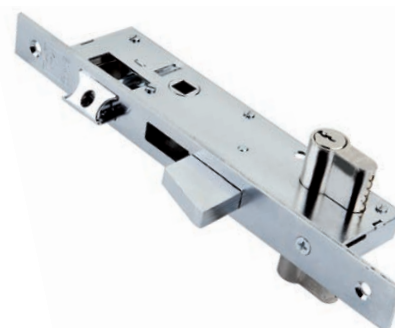

MORTISE LOCKS

90120-45

Latch locks from 20mm up to 45mm backset

91430-35

Falling latch locks 30mm up to 35mm backset

92120-45

Roller locks from 20mm up to 45mm backset

MULTI POINT LOCKS

94430-35
3 locking points falling lock

93635
TOPGEAR
3 locking points lock

Automatic Double Bolt Multipoint Lock

94635

TOPGEAR 5
locking points lock

CYLINDER

Profile cylinder

ECON security cylinder

alfa high security cylinder

DOOR HANDLES

6170

SKYLINE
Door handle

6110

Heavy Duty door handle

6210

EURO door handle