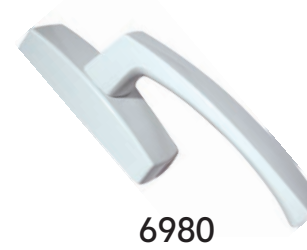

Standard sliding latch, metallic with nests, adjustable ends (and for titl and turn mechanism)

6595E

Single motion sliding latch, metallic with nests, adjustable ends (and for titl and turn mechanism)

6590E

Standard sliding latch, plastic with nests

CREMONS FOR HINGED PROFILES

6907

SKYLINE

Cremon handle

6900

Heavy Duty Cremon handle

6980

X-PRESS Cremon handle

6985

Economic Cremon handle

FINGERCATCH & ARMS

69410

Finger catch aluminium

69420

Finger catch plastic