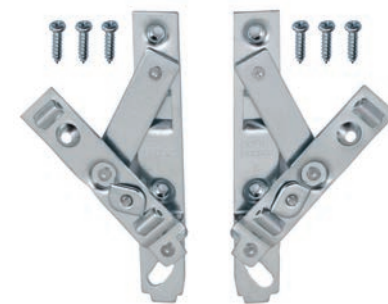

Standard sliding latch, plastic with nests

CREMONS FOR HINGED PROFILES

6907

SKYLINE

Cremon handle

6900

Heavy Duty Cremon handle

6980

X-PRESS Cremon handle

6985

Economic Cremon handle

FINGERCATCH & ARMS

69410

Finger catch aluminium

69420

Finger catch plastic

69441E

Arms 3 bars

69442E

Arms INOX

KLIKLOK - KLIKON - PUSH

7610 - 7650 - 7710

Kliklok hook lock for sliding profiles

7620 - 7720 - 7660

Klikon lock with screw for sliding profiles

7670

Sliding handle, push type

DSL

7800

DSL lock for sliding profiles

7815

DSL lock with lever 180° for sliding profiles