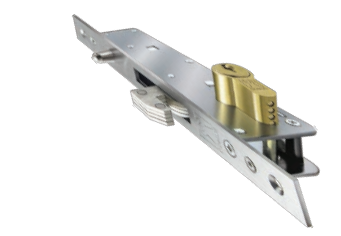

Klikon lock with screw for sliding profiles

7670

Sliding handle, push type

DSL

7800

DSL lock for sliding profiles

7815

DSL lock with lever 180° for sliding profiles

790N

Cremon DSL 180° for sliding profiles

DLINE

7304

D LINE

1600mm locking system for sliding profiles with 4 locking points

7385

Anti-Lift system

6430

Handle with spindle

7302

D LINE

600mm locking system for sliding profiles with 2 locking points

6440

SKYLINE Handle with spindle

HOOK LOCK

95016E

Hook bolt lock 16mm with oval cylinder 54mm nickel

95120T

Hook bolt lock 20mm

95030C

Hook bolt lock 30mm

95135T

Hook bolt lock 35mm